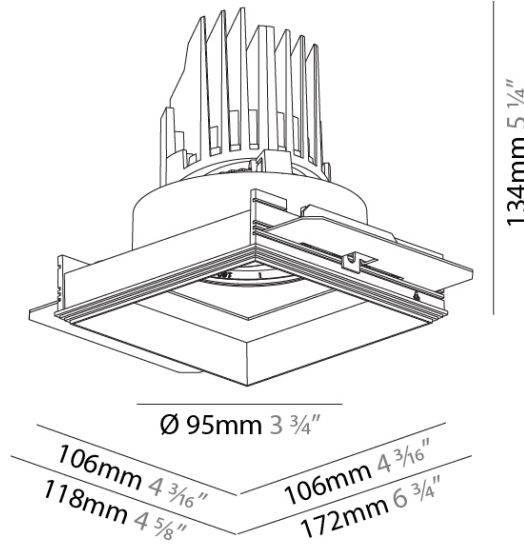

ELECTRICAL
Lamp Type: LED (Zhaga Standard)
Input Wattage (W): 13.2 / 16.5
Total Output Wattage (W): 12.1 / 14.7
Dimming: Tri-Mode (Non-Dimming and Phase Dimming (120Vac only) and 0-10V Dimming)
Driver Included: No
Driver Location: Recessed Housing
Driver Type: Constant Current - Universal
Driver Class: Class 2
Housing: See components
Input Voltage (V): 120 - 277
Constant Current (MA): 350

LED
Number of LEDs: 1
Color Temperature (°K): 2700 / 3000 / 3500 / 4000
Max. Delivered Lumen (lm): 850 / 950 / 1019 / 1040
Nominal Lumen (lm): 960 / 1070 / 1156 / 1180
CRI: >90 CRI
Efficiency (%): 88.5
Lamp Life (hrs): 50000
Upon Request: RGB-W Tunable White Special Color Temperature Special LED

OPTICAL
Reflector?: 10
Adjustability: Rotational 355°; Tilt 30°
Upon Request: Special Beam Angles

RATINGS AND CERTIFICATIONS
© 2024 Zaneen LLC, P.O. Box 3382, F 416-247-9319, www.zaneen.com

Available for international specifications by adding "INT" at the end of the existing Model #. For assistance on 'custom' specifications, contact zteam@zaneen.com.
Certified by: Certified for North American Standards
In a constant effort to supply the best product, we reserve the right to change specifications or materials without notice. The most recent specification sheets are found at zaneen.com
IP rating: IP20