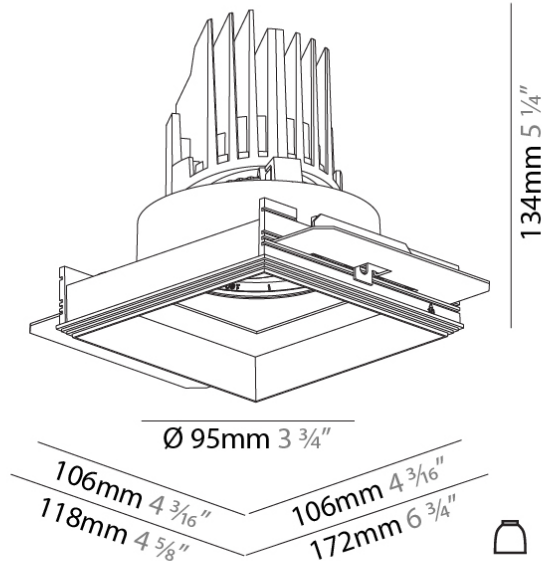

PHYSICAL

Shape: Square
Length (mm): 106
Length (in): 4 ³/₁₆
Width (mm): 106
Width (in): 4 ³/₁₆
Height (mm): 134
Height (in): 5 ¹/₄
Ceiling Thickness (mm): 10 / 12.5 / 15 / 25
Ceiling Thickness (in): 3/8 or 1/2 or 9/16 or 1
Min. Recessing Depth (mm): 150
Min. Recessing Depth (in): 5 ⁷/₈
Light Distribution: Adjustable / Downlight
Weight (kg): 0.704
Weight (lbs): 1.55
Fixture Finish: SSR / BKV / CWI / CRY / HAB / LAG / UFT / ITA / RUA / RUR / MIC / FTG / MYG / TWT / LOD / PUS / FRO / FUP / KIA / POP / BLS / SPG / MEY / GOH / GUM / CHC / COM / ABZ / JAG / OBR / MOS / ROR
Fixture Material: Aluminum Die Cast

Cut-out Measurements: 120mm / 4 3/4" x 120mm / 4 3/4"
Upon Request: Unique Ceiling Thickness

ELECTRICAL

Lamp Type: LED (Zhaga Standard)
Input Wattage (W): 16.5
Total Output Wattage (W): 14.7
Dimming: Dali Dimming
Driver Included: No
Driver Location: Recessed Housing
Driver Type: Constant Current - 120Vac
Driver Class: Class 2
Housing: See Components
Input Voltage (V): 120
Constant Current (MA): 350

LED

Number of LEDs: 1
Max. Delivered Lumen (lm): 770
Nominal Lumen (lm): 1140
CRI: >90 CRI
Lamp Life (hrs): 50000
Upon Request: RGB-W Tunable White Special Color Temperature Special LED

OPTICAL

Reflector: 20 / 40 / 60
Adjustability: Rotational 355°; Tilt 30°
Upon Request: Special Beam Angles

RATINGS AND CERTIFICATIONS

382, F 416-247-9319, www.zaneen.com
Certified and Compliant for North American Standards
Made in China
IP rating: IP20